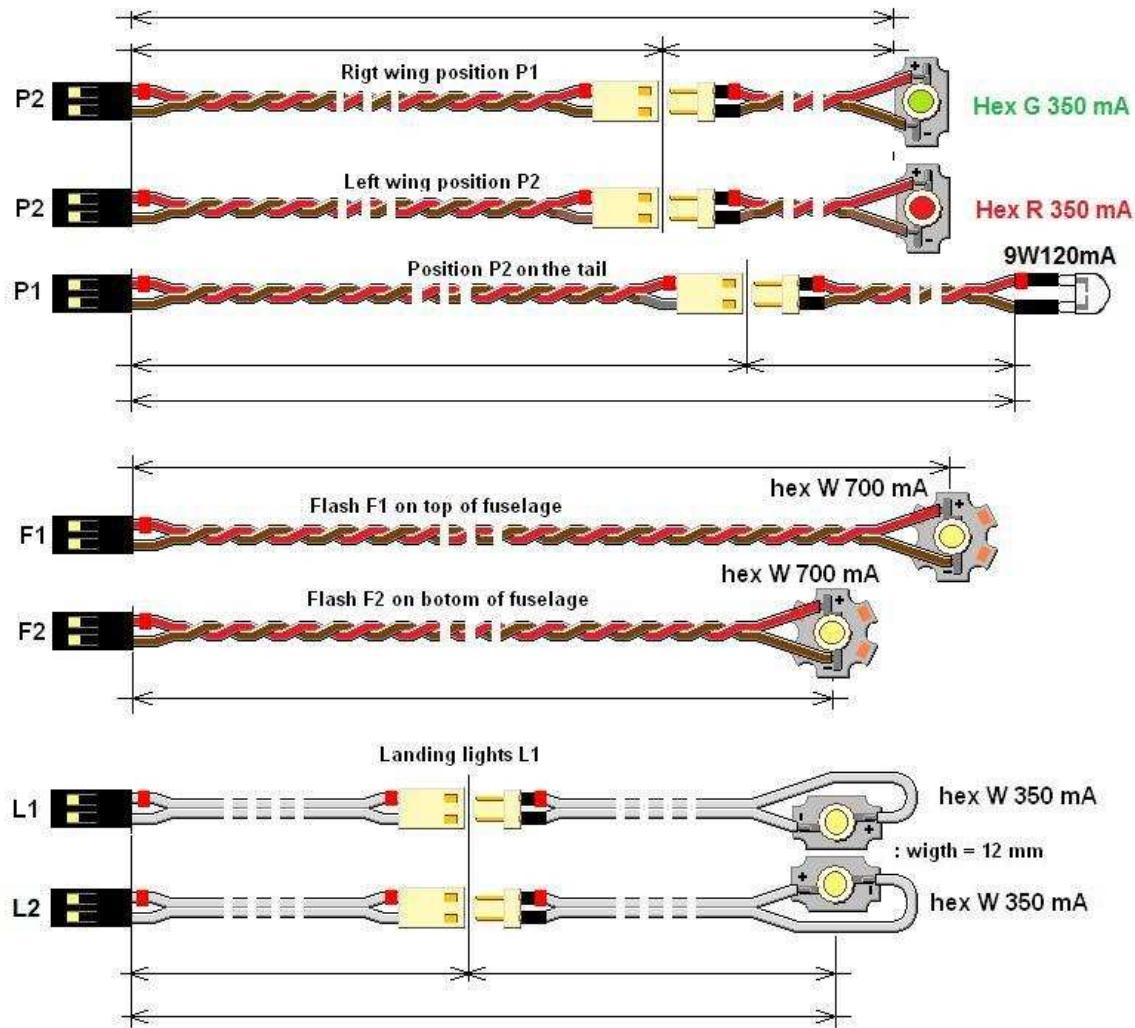

## Kit Mirage 2000 1/5 from Aviation Design

### NF-3XL setting

P1 120 / 240 mA  
 P2 120 / 240 mA jumper  
 F1 350 / 700 mA jumper  
 F2 350 / 700 mA jumper  
 L1 120 / 240 mA jumper  
 L2 120 / 240 mA jumper

optimal Accu = 2S LiPol  
 min 250 mAh