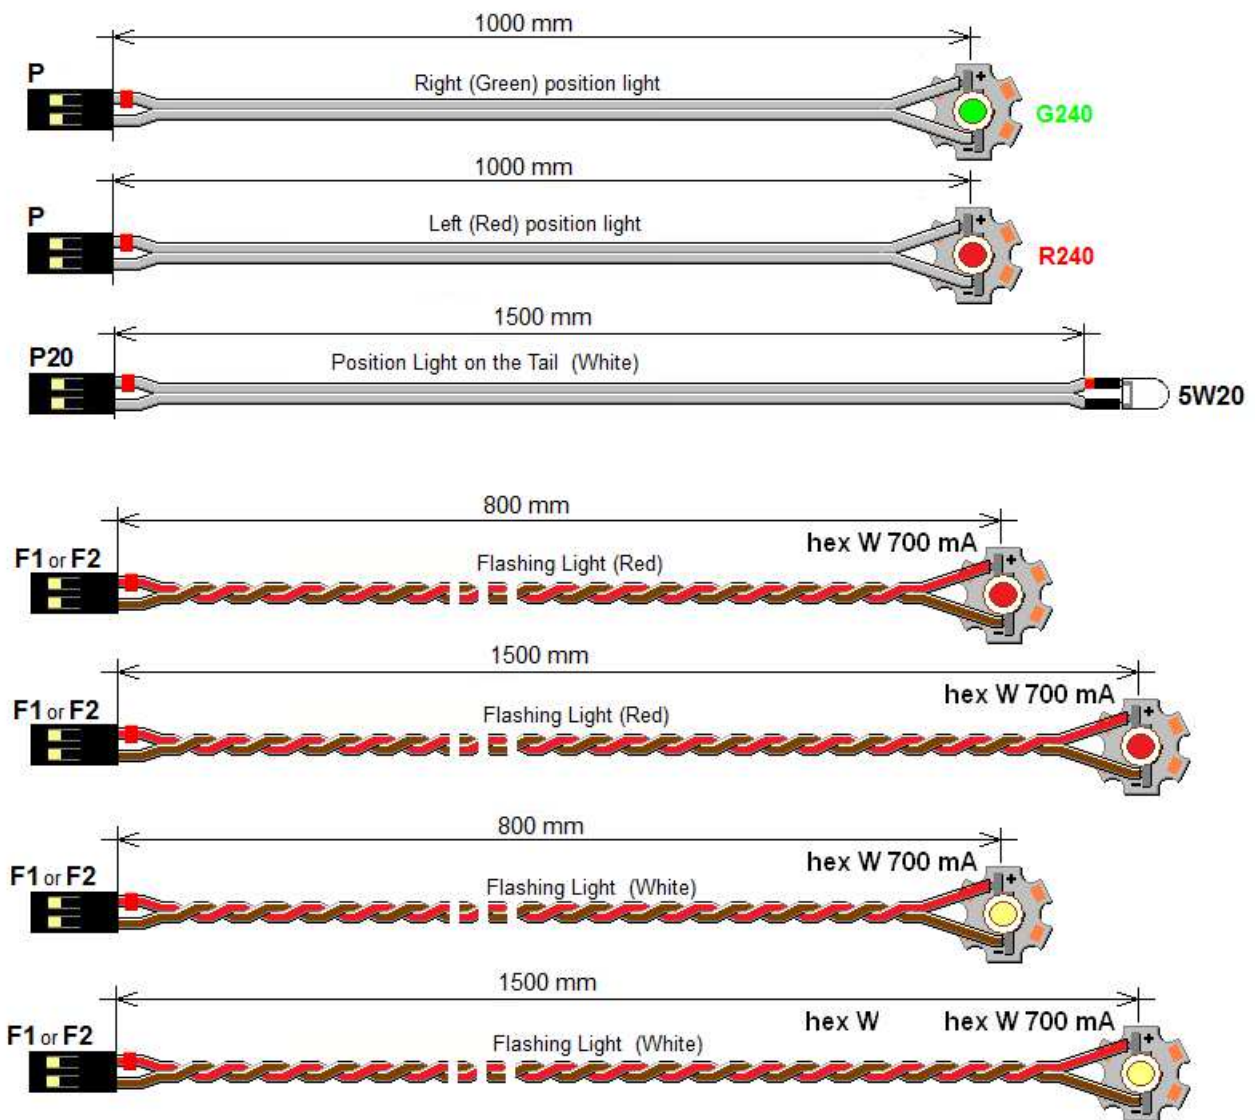

Night Fly

Heli Kit 3E ver. 20170115

Accessories 1

Order code : Acc1 (one piece) Acc1p (pair = two pieces)

Accessories 2

Order code : Acc2 (one piece) Acc2p (pair = two pieces)