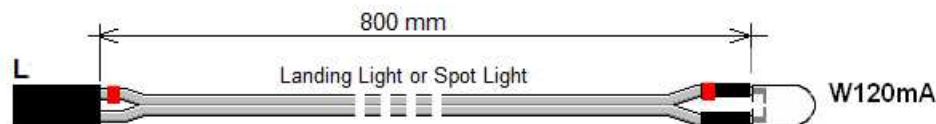

Night Fly

Heli Kit 3E ver. 20170115

Accessories 1

Order code : Acc1 (one piece) Acc1p (pair = two pieces)

Accessories 2

Order code : Acc2 (one piece) Acc2p (pair = two pieces)